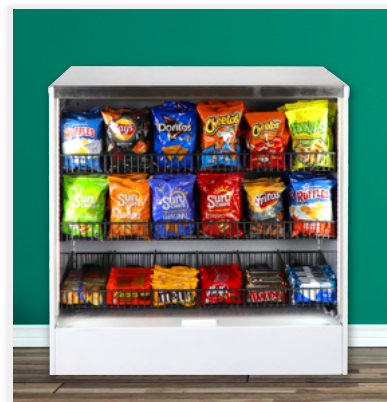

3ft CSI P

~~$745~~
SALE PRICE:
$596

Premier
Height 34"
Width 34 3/8"
Depth 25"