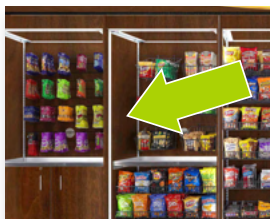

- 2ft \$99
- 3ft \$119
- 4ft \$125

Additional Baskets

- \$15

Shelf Covers

- 2ft \$11
- 3ft \$12.5
- 4ft \$15.5

Additional Pegs

- \$2

Shaped Header

- \$250

Cooler Shelves

Includes 5 Product Pushers & 4 Dividers
25" Wide x 19" Deep

- \$100

Graphic Side Panels

- \$75

FREE DESIGN SERVICES

GTP creates the best designs in the industry and we do it for free!