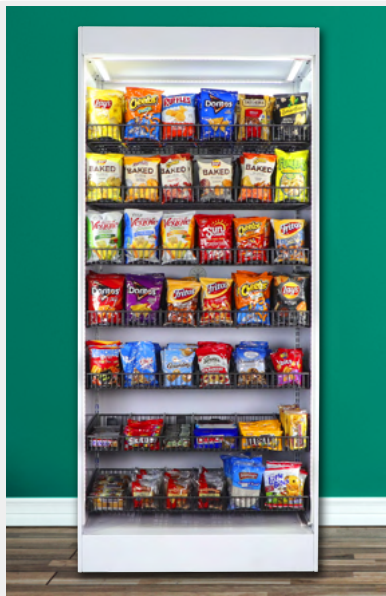

3ft A P

~~$1,745~~
SALE PRICE:
$1,396

Premier
Height 78 1/2"
Width 34 3/8"
Depth 25"