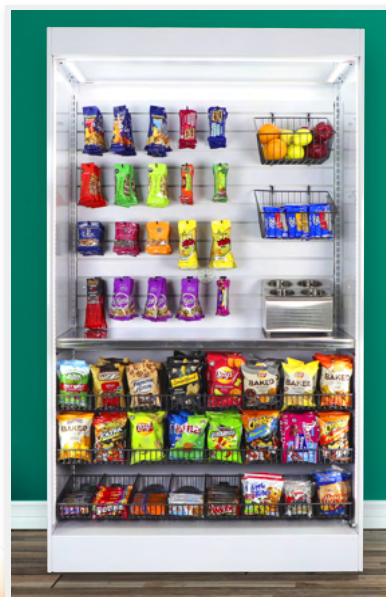

4ft B P

~~$1,795~~
SALE PRICE:
$1,436

Premier
Height 78 1/2"
Width 44 3/8"
Depth 25"