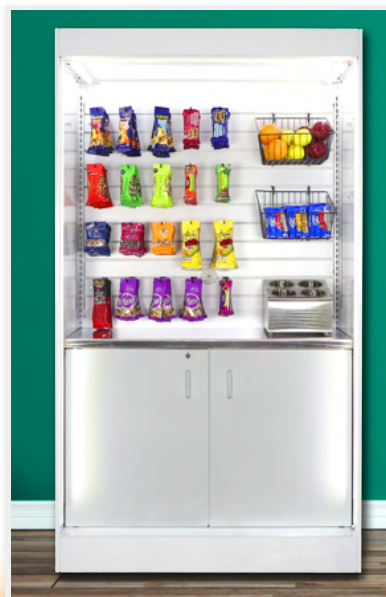

4ft D P

~~$1,795~~
SALE PRICE:
$1,436

Premier
Height 78 1/2"
Width 44 3/8"
Depth 25"