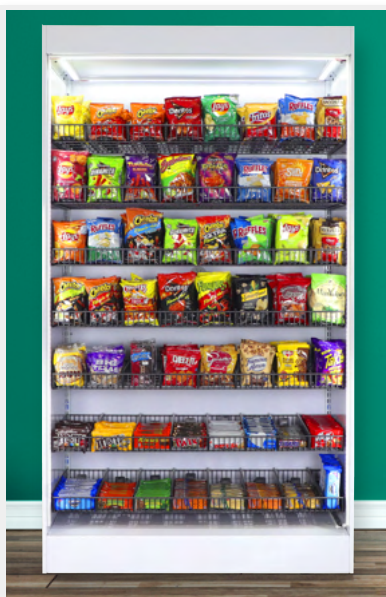

4ft A P

~~$1,795~~
SALE PRICE:
$1,436

Premier
Height 78 1/2"
Width 44 3/8"
Depth 25"