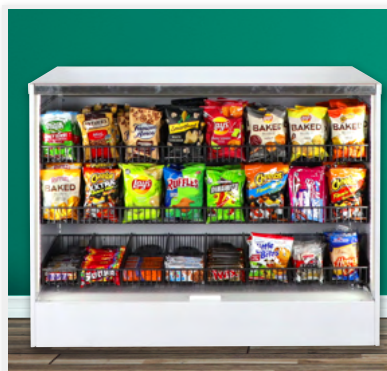

4ft CSI P

~~$845~~
SALE PRICE:
$676

Premier
Height 34"
Width 44 3/8"
Depth 25"