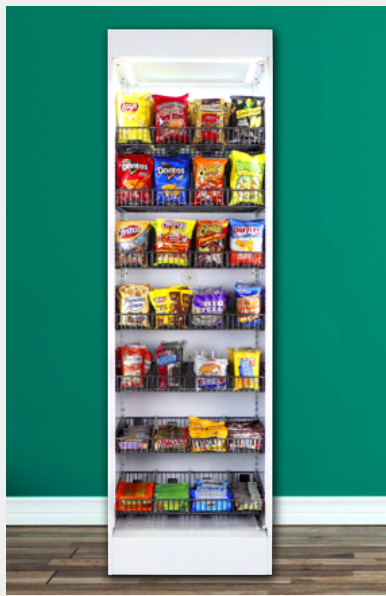

**20% OFF
SALE!**

PREMIER *Markets*

PRODUCT CATALOG

Graphics That Pop's Premier Micro Market Fixtures are designed for seamless functionality and sleek aesthetics. Our modular sections effortlessly connect using magnets and are secured with a tool-free pin system for quick assembly. Every unit is equipped with smooth-rolling wheels, making setup a breeze and allowing for easy movement during cleaning and maintenance. Customize your micro market with high-quality graphics to enhance visibility and branding. For added style and functionality, we offer optional doors and shelf covers, ensuring a polished look while optimizing storage and organization.

Experience the perfect blend of innovation, mobility, and customization with our Premier Micro Markets!

**LEG
LEVELERS**

Cabinets Pin Together With Ease

Customizable Display Graphics

2ft A P

~~\$1,695~~
SALE PRICE:
\$1,356