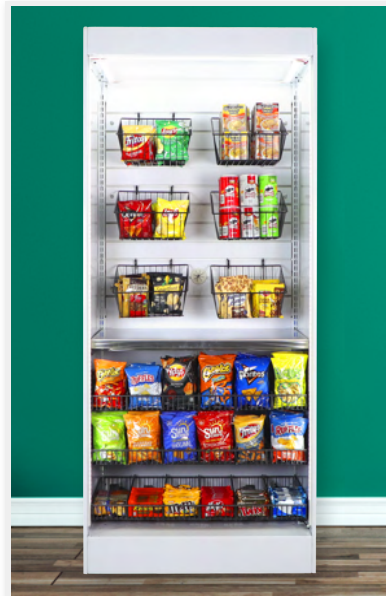

3ft B P

~~$1,745~~
SALE PRICE:
$1,396

Premier
Height 78 1/2"
Width 34 3/8"
Depth 25"