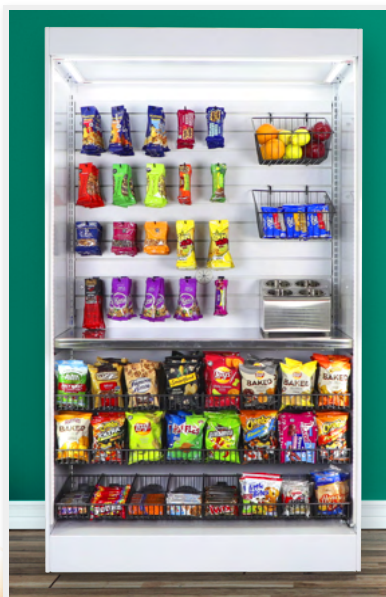

4ft B P

Reg. $1,795 Ea.

SALE PRICE:

$1,095 Ea.

**BUY 3 FOR
$895 Each**

Premier
Height 78 1/2"
Width 44 3/8"
Depth 25"