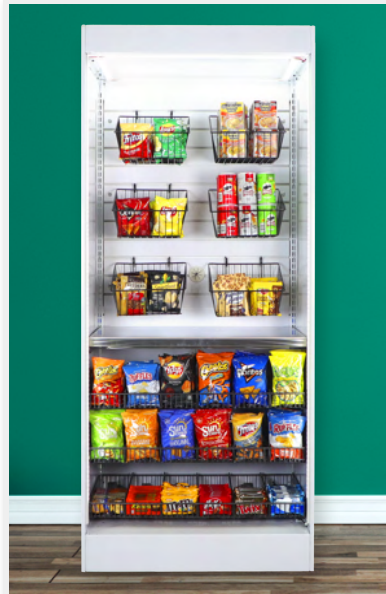

3ft B P

Reg. $1,745 Ea.

SALE PRICE:

$1,095 Ea.

**BUY 3 FOR
$895 Each**

Premier
Height 78 1/2"
Width 34 3/8"
Depth 25"