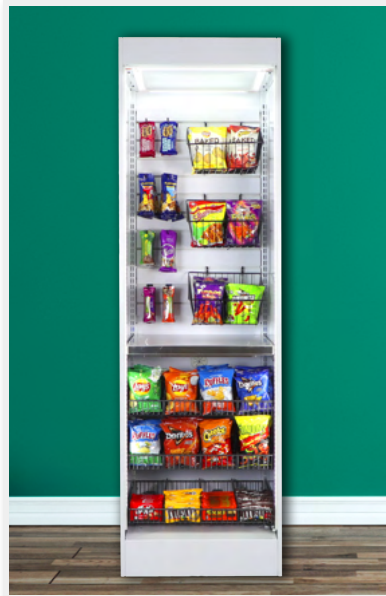

Cabinets Pin Together With Ease

2ft B P

Reg. $1,695 Ea.

SALE PRICE:

$1,095 Ea.

**BUY 3 FOR
$895 Each**

Premier
Height 78 1/2"
Width 23 3/8"
Depth 25"