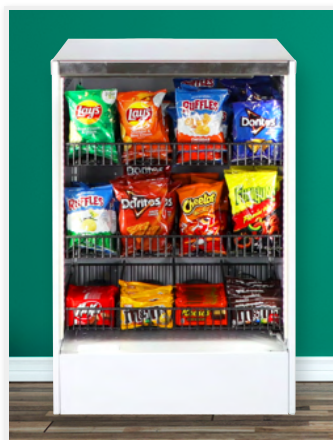

2ft CSI P

Reg. $645 Ea.

SALE PRICE:
$495 Ea.

BUY 3 FOR
$395 Each

Premier
Height 34"
Width 23 3/8"
Depth 25"