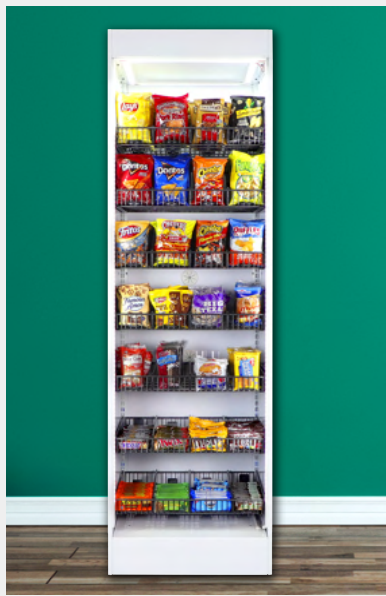

PREMIER *Markets*

LIQUIDATION SALE!

WHILE SUPPLIES LAST

Graphics That Pop's Premier Micro Market Fixtures are designed for seamless functionality and sleek aesthetics. Our modular sections effortlessly connect using magnets and are secured with a tool-free pin system for quick assembly. Every unit is equipped with smooth-rolling wheels, making setup a breeze and allowing for easy movement during cleaning and maintenance. Customize your micro market with high-quality graphics to enhance visibility and branding. For added style and functionality, we offer optional doors and shelf covers, ensuring a polished look while optimizing storage and organization.

Experience the perfect blend of innovation, mobility, and customization with our Premier Micro Markets!

**LEG
LEVELERS**

Cabinets Pin Together With Ease

Customizable Display Graphics

2ft A P

Reg. \$1,695 Ea.