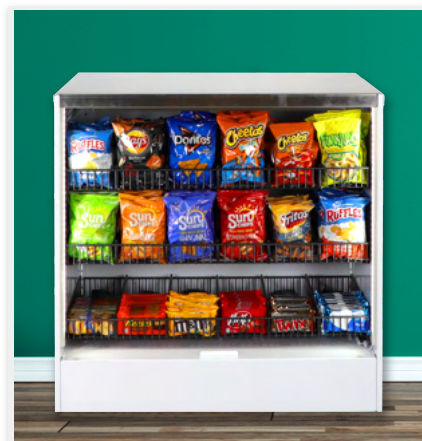

3ft CSI P

Reg. $745 Ea.

SALE PRICE:
$495 Ea.

BUY 3 FOR
$395 Each

Premier
Height 34"
Width 34 3/8"
Depth 25"