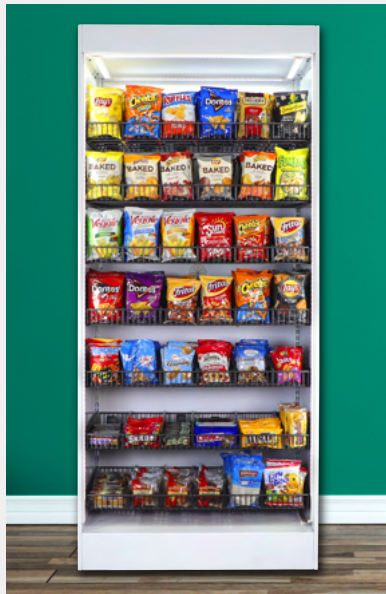

3ft A P

Reg. $1,745 Ea.

SALE PRICE:

$1,095 Ea.

**BUY 3 FOR
$895 Each**

Premier
Height 78 1/2"
Width 34 3/8"
Depth 25"