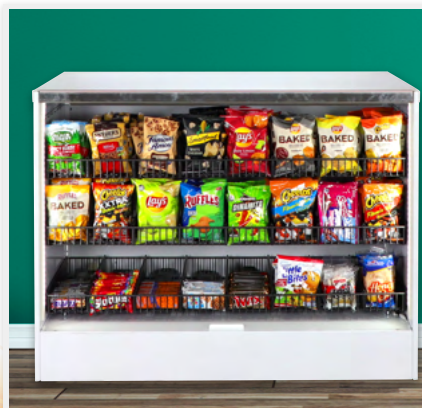

4ft CSI P

Reg. $845 Ea.

SALE PRICE:
$495 Ea.

BUY 3 FOR
$395 Each

Premier
Height 34"
Width 44 3/8"
Depth 25"

Prices do not include optional add-ons or shipping.