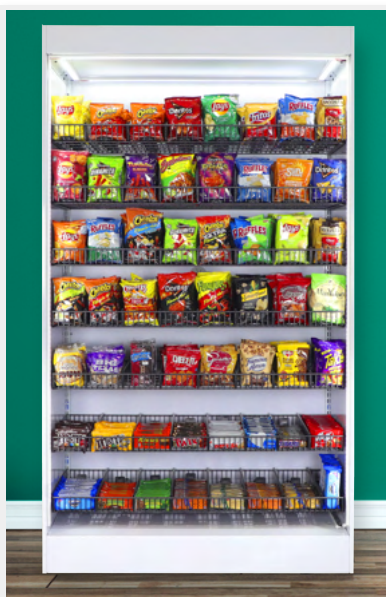

4ft A P

Reg. $1,795 Ea.

SALE PRICE:

$1,095 Ea.

**BUY 3 FOR
$895 Each**

Premier
Height 78 1/2"
Width 44 3/8"
Depth 25"