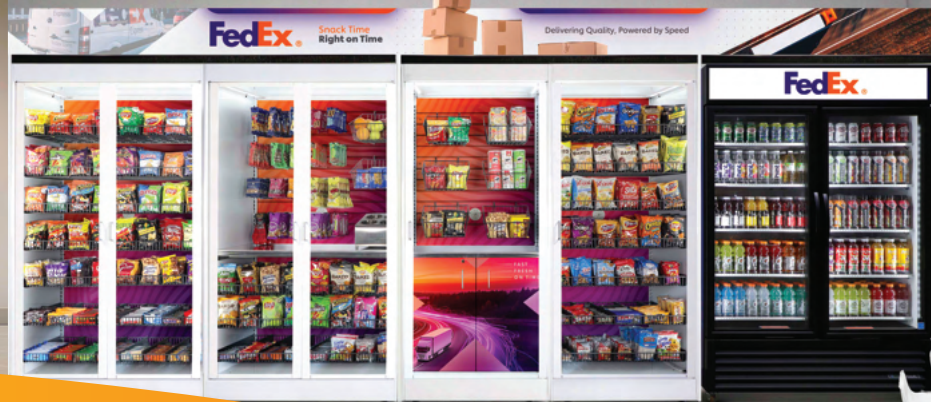

BEST BUY

Get well... soon!
Breaktime

FedEx Shock Time Right on Time

Delivering Quality. Powered by Speed

Bold, Stylish, and Built to Impress

Take your break room to the next level with our new Premier 2.0 display cabinets. Designed for convenience, quality, and variety, our display systems offer fresh, delicious options that keep your team fueled and satisfied.