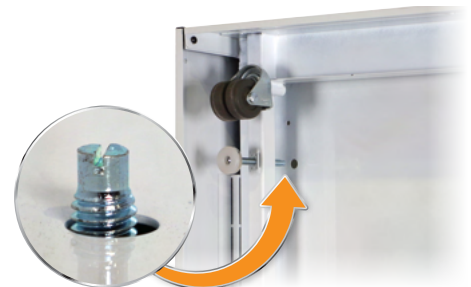

WHEELS & LEG LEVELERS
MOVE SMOOTH. SIT SOLID