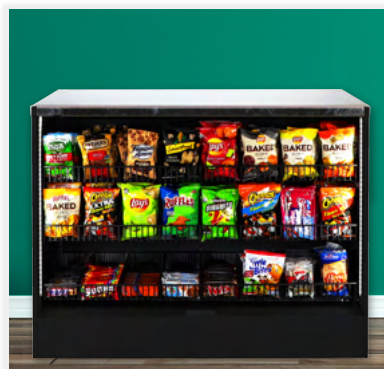

4ft CSI 2.0

$845 List Price

Premier 2.0
Height 34"
Width 45 1/4"
Depth 27"