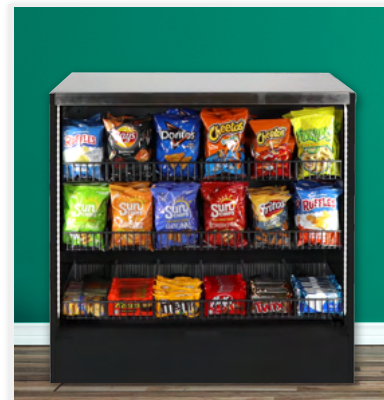

3ft CSI 2.0

$745 List Price

Premier 2.0
Height 34"
Width 35 1/4"
Depth 27"