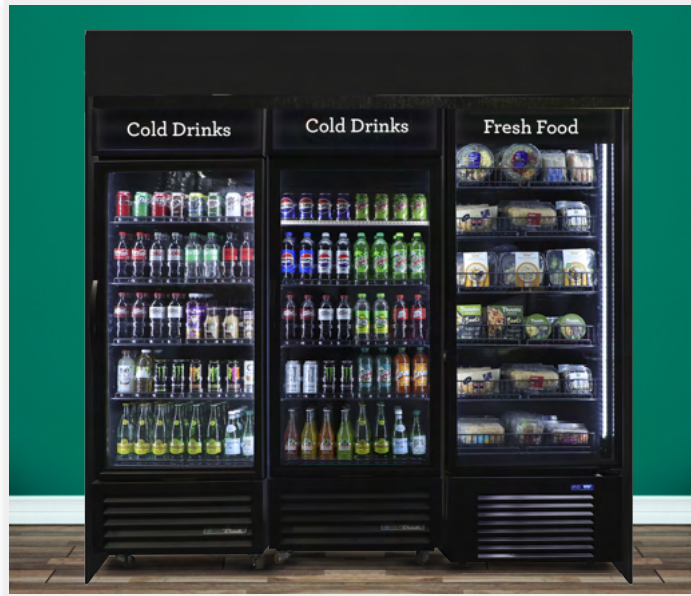

G SECTION

$995 List Price

2ft CI P 2.0

$645 List Price

Premier 2.0
Height 34"
Width 23 3/8"
Depth 27"