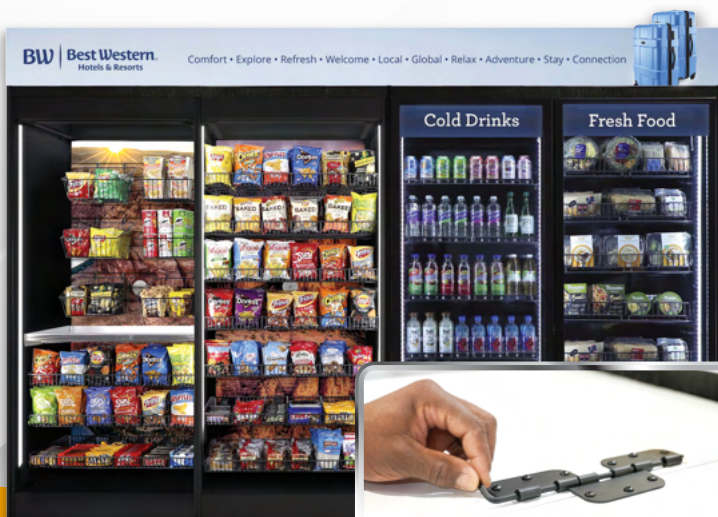

PREMIER *Markets*

2.0!

All **NEW** Premier 2.0 Cabinet Fixtures! Our Premier 2.0 cabinet fixtures deliver a bold blend of performance and style. Featuring a sleek powder-coated black finish, smooth gliding and locking shelves, and upgraded COB LED lighting, these units stand out in any space. Available individually or combined, they can be configured to create a beautiful area décor that elevates the look and feel of your space.

GLIDE-OUT SHELVES
MAKE MERCHANDISING EASY

COB LED LIGHTING
MAKES PRODUCTS SHINE!

WHEELS & LEG LEVELERS
MOVE SMOOTH. SIT SOLID

Modular by Design. Ready in Minutes.