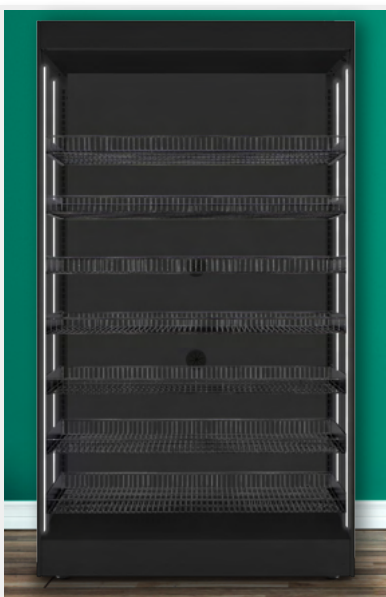

PREMIER *Markets*

2.0!

All **NEW** Premier 2.0 Cabinet Fixtures! Our Premier 2.0 cabinet fixtures deliver a bold blend of performance and style. Featuring a sleek powder-coated black finish, smooth gliding and locking shelves, and upgraded COB LED lighting, these units stand out in any space. Available individually or combined, they can be configured to create a beautiful area décor that elevates the look and feel of your space.

GLIDE-OUT SHELVES
MAKE MERCHANDISING EASY

COB LED LIGHTING
MAKES PRODUCTS SHINE!

WHEELS & LEG LEVELERS
MOVE SMOOTH. SIT SOLID

Modular by Design. Ready in Minutes.

2ft AP 2.0

\$2,145 List Price

Premier 2.0
Height 78 1/2"
Width 24 3/8"
Depth 27"

2ft BP 2.0

\$2,145 List Price

Premier 2.0
Height 78 1/2"
Width 24 3/8"
Depth 27"

3ft AP 2.0

\$2,195 List Price

Premier 2.0
Height 78 1/2"
Width 35 1/4"
Depth 27"

3ft BP 2.0

\$2,195 List Price

Premier 2.0
Height 78 1/2"
Width 35 1/4"
Depth 27"

4ft AP 2.0

\$2,295 List Price

Premier 2.0
Height 78 1/2"
Width 45 1/4"
Depth 27"

4ft BP 2.0

\$2,345 List Price

Premier 2.0
Height 78 1/2"
Width 45 1/4"
Depth 27"