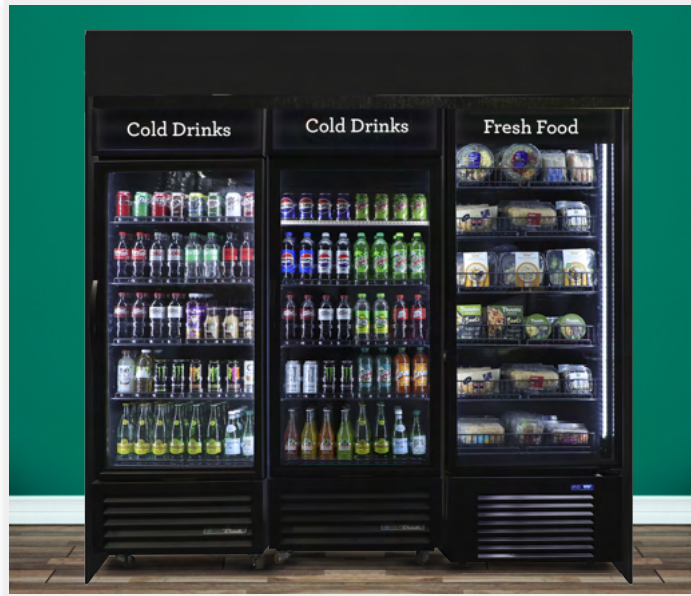

G SECTION

$1,095 List Price

2ft CI P 2.0

$645 List Price

Premier 2.0
Height 34"
Width 23 3/8"
Depth 27"