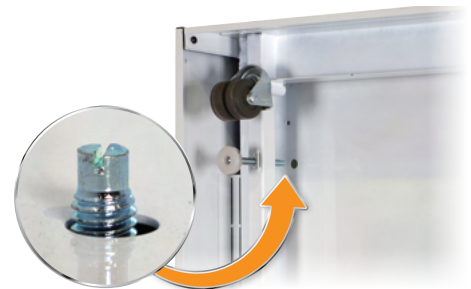

WHEELS & LEG LEVELERS
MOVE SMOOTH. SIT SOLID