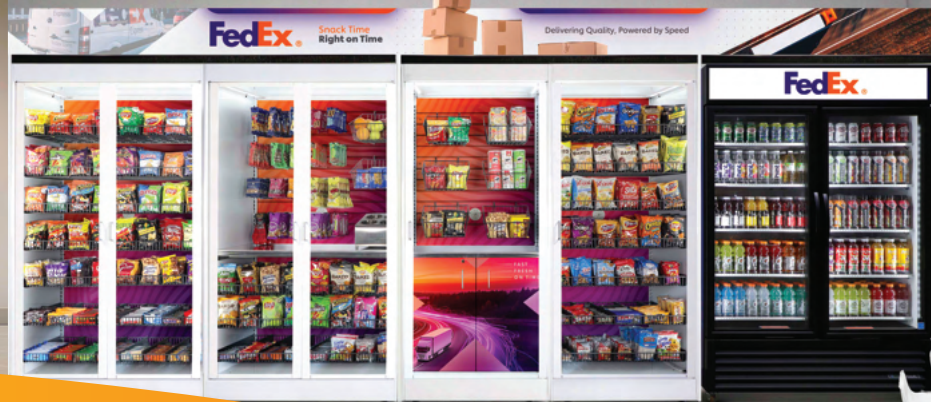

## ***Bold, Stylish, and Built to Impress***

Take your break room to the next level with our new Premier 2.0 display cabinets. Designed for convenience, quality, and variety, our display systems offer fresh, delicious options that keep your team fueled and satisfied.