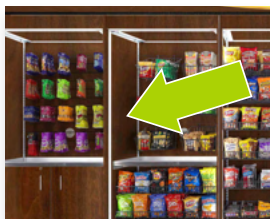

## Cooler Shelves

Includes 5 Product Pushers & 4 Dividers  
25" Wide x 19" Deep

- \$100