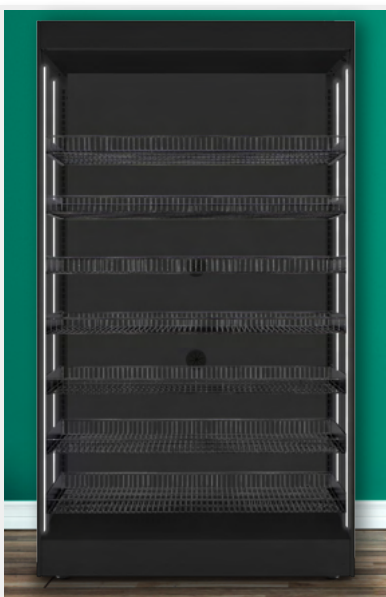

4ft AP 2.0

$2,295 List Price

Premier 2.0
Height 78 1/2"
Width 45 1/4"
Depth 27"