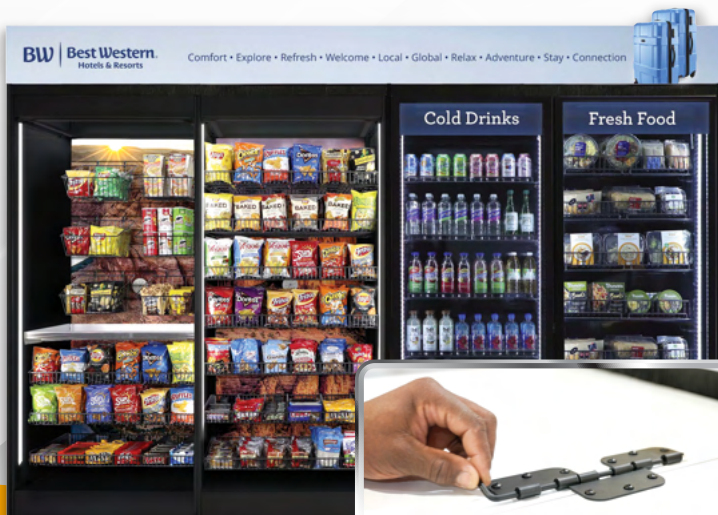

PREMIER *Markets*

2.0!

All **NEW** Premier 2.0 Cabinet Fixtures! Our Premier 2.0 cabinet fixtures deliver a bold blend of performance and style. Featuring a sleek powder-coated black finish, smooth gliding and locking shelves, and upgraded COB LED lighting, these units stand out in any space. Available individually or combined, they can be configured to create a beautiful area décor that elevates the look and feel of your space.

GLIDE-OUT SHELVES
MAKE MERCHANDISING EASY

COB LED LIGHTING
MAKES PRODUCTS SHINE!

WHEELS & LEG LEVELERS
MOVE SMOOTH. SIT SOLID

Modular by Design. Ready in Minutes.